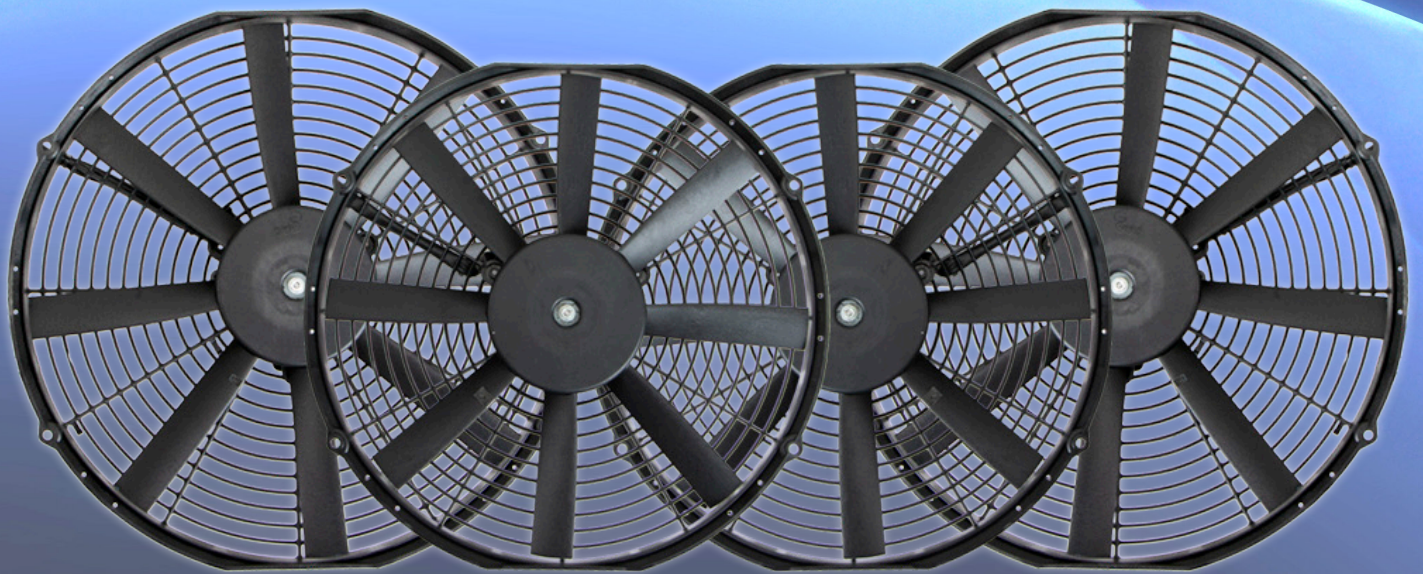

P/N 4031

P/N 4021

P/N 4020

P/N 4030

Part Number	Diameter	Pusher/Puller	CFM1*	CFM2**	AMP Draw
4020	14"	Puller	1761	1540	19A
4021	14"	Pusher	1718	1515	21A
4030	16"	Puller	2068	1800	20.1A
4031	16"	Pusher	2077	1850	18.1A

*CFM1 cubic feet per minute free airflow

**CFM2 cubic feet per minute airflow across a typical radiator